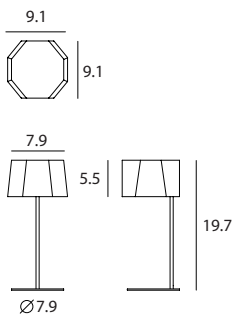

## ZHE D 柘

ZHE D provides a desk lamp version of the ZHE P. ZHE is inspired by a wood from the Orient that is hard as rock. The metal lampshade is meticulously and deliberately hand welded together to resemble a cluster or rocks. Look closely and notice how each metal plate is a bit asymmetrical yet they all fit seamlessly together. Wooden stoppers under each frosted diffuser not only introduce warm elements of the wood, but functionally soften up the overall light source. ZHE D is small in scale but substantial in design.

**Zhe Table**  
SQ-2322MD  
E26 1 x Max 60W  
Red textile cord

Materials : steel  
Color : matt black

Measurement : inches

ZHE D / 2